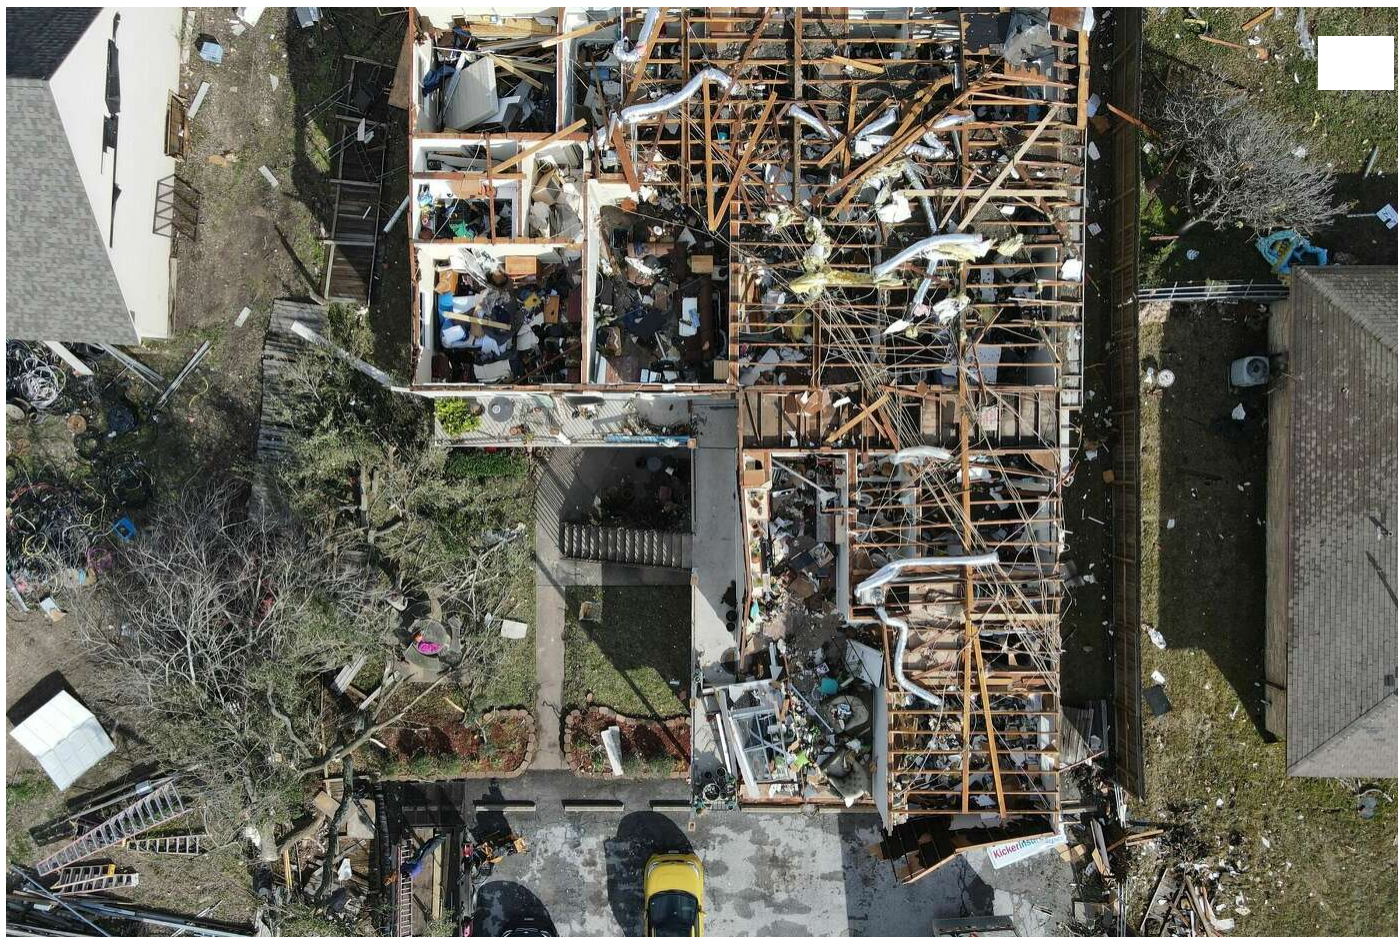

**4.**

**LOCAL // WEATHER**

# What we know about tornado damage from Houston storms in Pasadena, Deer Park, other cities

**Rebecca Hennes, Staff writer**

Updated: Jan. 27, 2023 7:52 p.m.

[Privacy Settings](#)

1 of 54

A Pasadena apartment complex on Dixie Drive that had its second floor sheered off.

Jason Fochtman /Staff Photographer

The Houston area was hit hard by storms Tuesday afternoon that brought a rare tornado emergency, dangerous winds and flooding across the region.

Tuesday marked the first time a “tornado emergency” had ever been declared in southeast Texas. A tornado emergency, a term coined in 2016, is a rare pronouncement by the weather service that there is a severe threat to human life or imminent catastrophic damage.

## aftermath of Houston-area tornadoes

The record-breaking weather downed power lines; ripped off roofs and siding at commercial and residential buildings; overturned 18-wheelers and crashed vehicles; and caused "catastrophic" damage to at least 30 homes southeast of Houston.