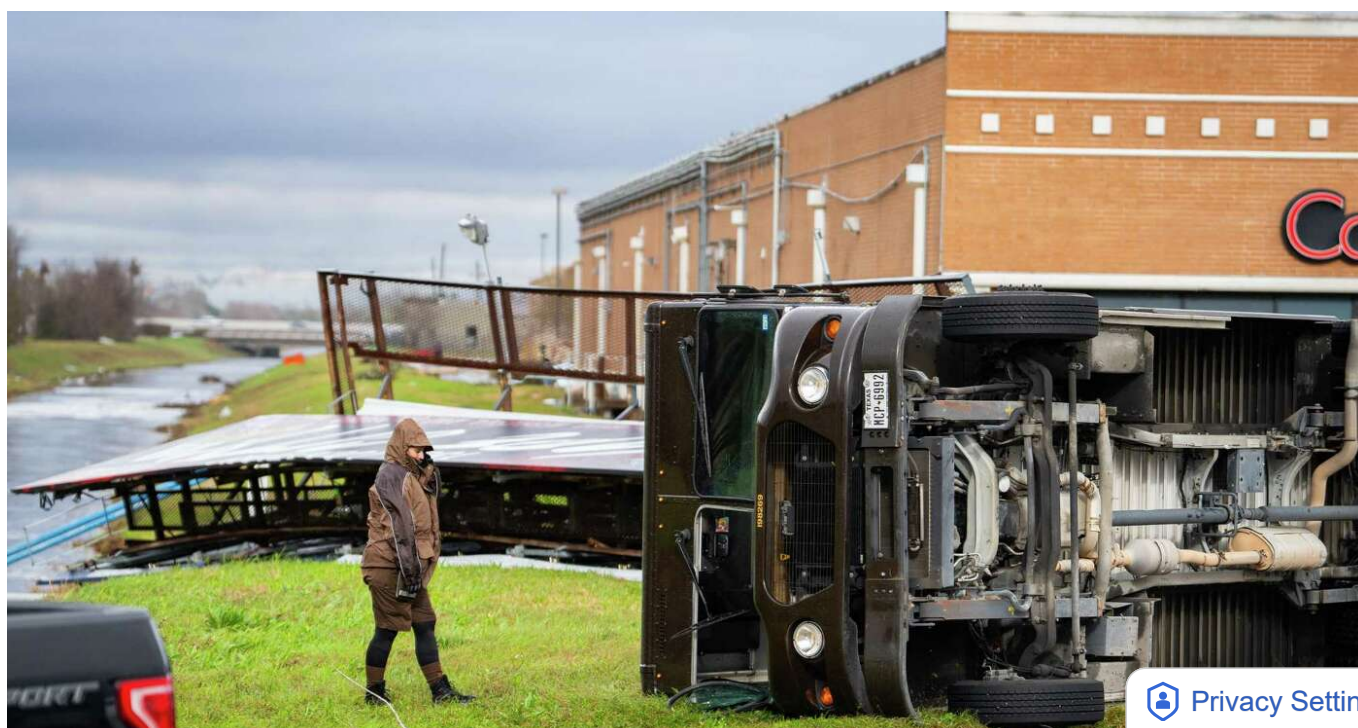

# What we know about tornado damage from Houston storms in Pasadena, Deer Park, other cities

**Rebecca Hennes, Staff writer**

Updated: Jan. 27, 2023 7:52 p.m.

[Privacy Settings](#)

1 of 54

A Pasadena apartment complex on Dixie Drive that had its second floor sheered off.

Jason Fochtman /Staff Photographer

The Houston area was hit hard by storms Tuesday afternoon that brought a rare tornado emergency, dangerous winds and flooding across the region.

Tuesday marked the first time a “tornado emergency” had ever been declared in southeast Texas. A tornado emergency, a term coined in 2016, is a rare pronouncement by the weather service that there is a severe threat to human life or imminent catastrophic damage.

## aftermath of Houston-area tornadoes

The record-breaking weather downed power lines; ripped off roofs and siding at commercial and residential buildings; overturned 18-wheelers and crashed vehicles; and caused "catastrophic" damage to at least 30 homes southeast of Houston.

A UPS truck is overturned where a tornado was reported to pass along Fairmont Parkway, Tuesday, Jan. 24, 2023, in Pasadena. / A home is damaged on Kent Drive where a tornado was reported to pass near Mickey Gilley Boulevard and Fairmont Parkway, Tuesday, Jan. 24, 2023, in Pasadena. (Mark Mulligan/Staff Photographer)