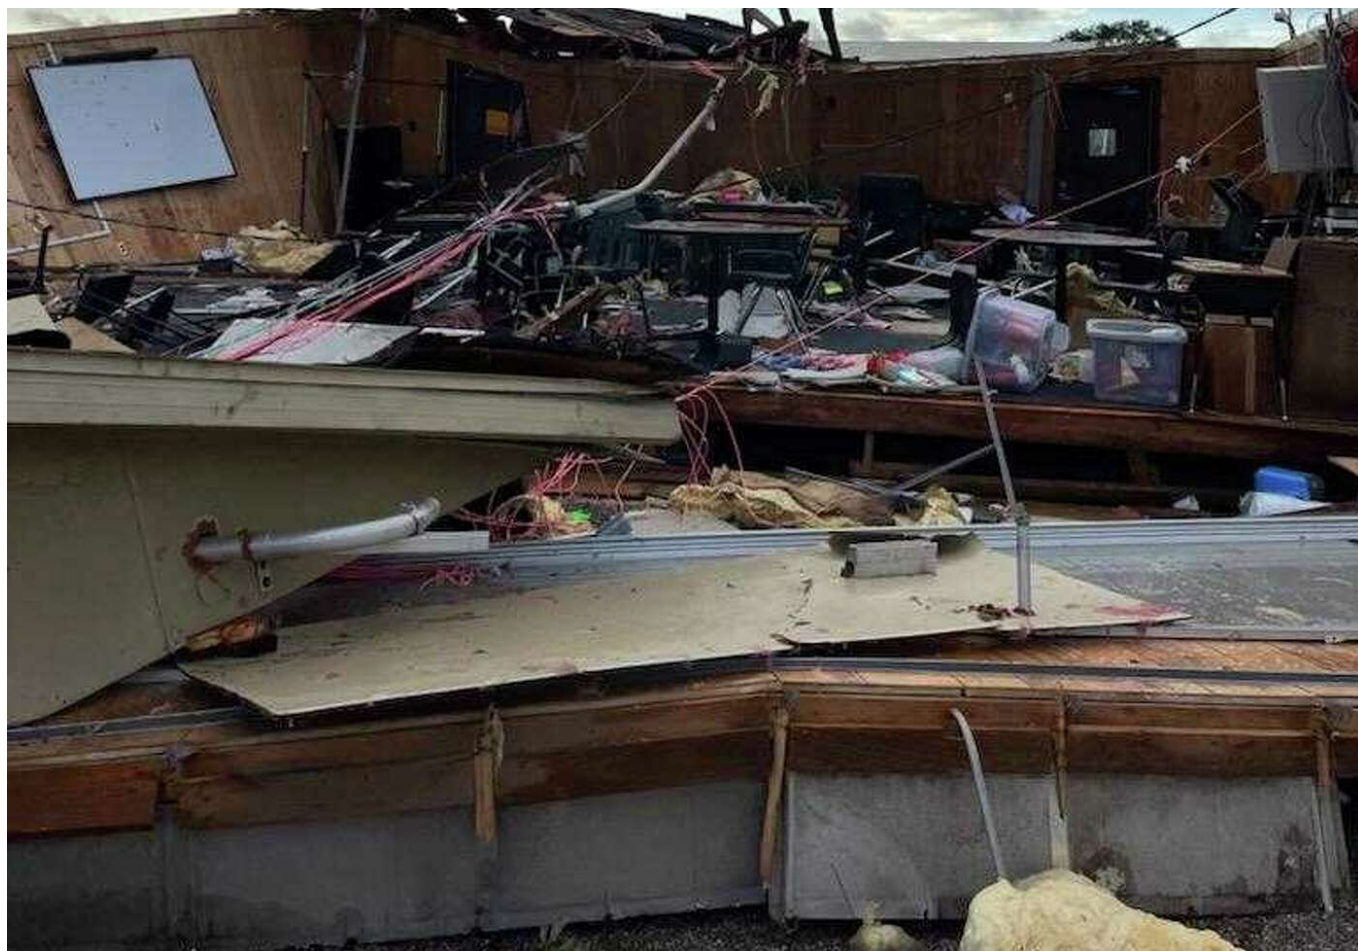

Privacy Settings